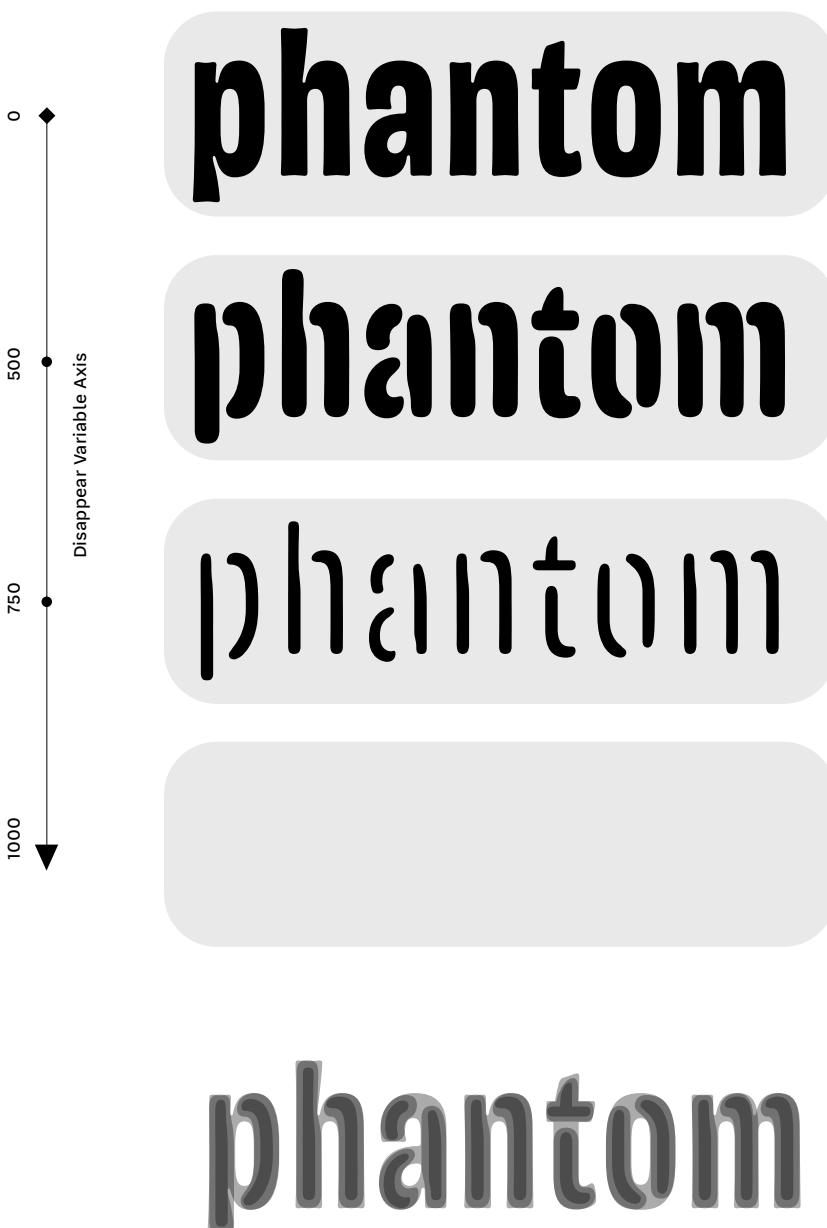

EHRIE VARIABLE

In your font package, you'll find a variable font! In supported apps and browsers, you can make use of sliders or custom values to access variations of the fonts. You can control the visibility of the lettershapes with special "Disappear" variation. We recommend using the latest version of Adobe CC for best performance of the variable fonts in apps like InDesign, Photoshop and Illustrator.

DISSAPPEARING

Sliding on the Disappear axis, you'll see intermediate shapes between solid and faded styles. Play around and see what works best for your project. That's the beauty of variable fonts!

Tip: In the the 500–1000 range on the disappearing axis — beyond the Faded weight — the shapes might start to look a bit strange and glitchy. That's because this part of the axis is mainly targeted towards creating animations, and is not optimized to be used as stand-alone shapes. But hey, if you find something you like, have a blast!

ANIMATIONS

This variable font is particularly designed for creating disappearing animations. Imagine a word smoothly appearing and disappearing on mouse-over, or "breathing" with a ghostly quality. With time, we will add more instructions on how to create such animations in DrawBot or CSS.

NERDING OUT

The challenge was to take the solid shapes and make them "disappear" by breaking them into multiple strokes while technically remaining interpolatable. Between swapping out glyphs and playing with strange shapes, we managed to create a smooth animation process between the Solid, Faded, and completely gone states. Though we know only type nerds will appreciate this feat, we love taking up a challenge and pushing the variable font boundaries.